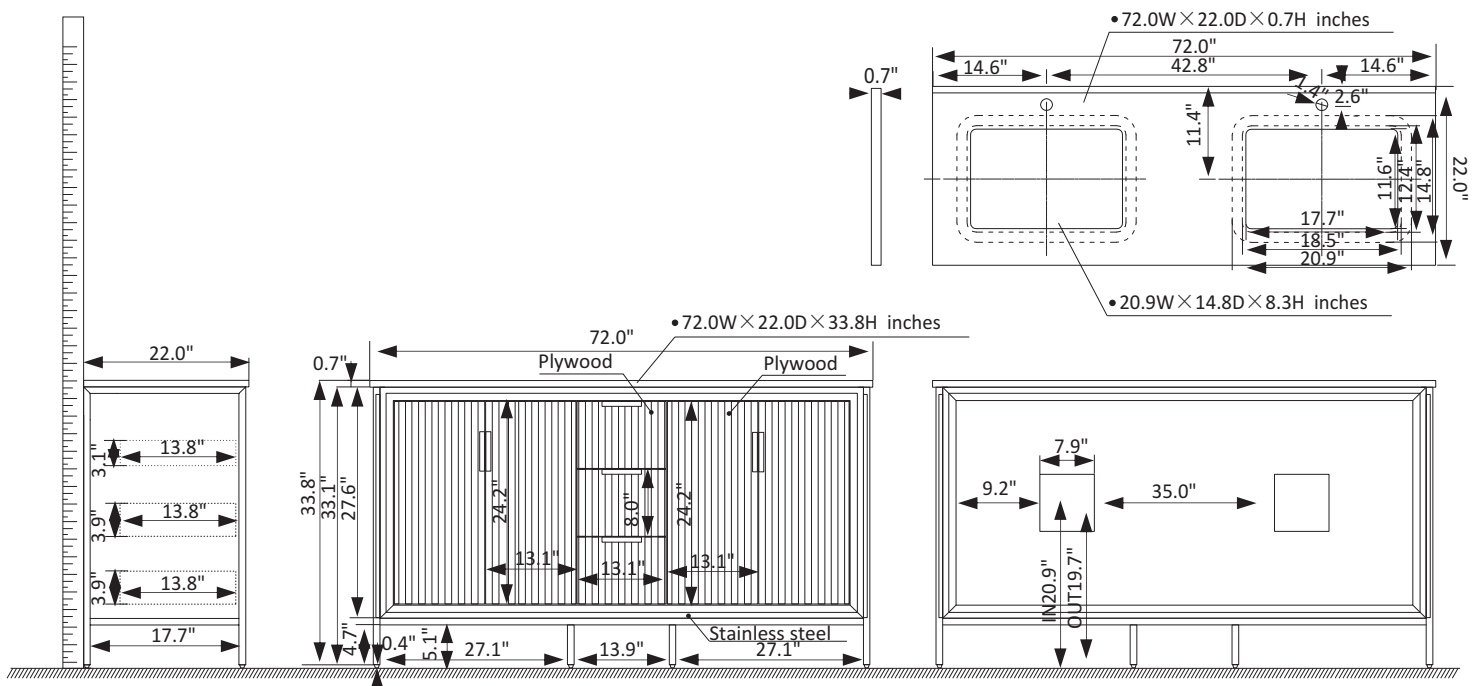

## Features

- Rugged stainless-steel and plywood construction for exceptional sturdiness.
- Available in White, Paris Grey or Royal Blue finish to complement your décor.
- White composite grain stone countertop with natural veining for an elegant look.
- 4 Soft-Close Doors and 3 soft-close drawers corrugated door panel to hold towels and toiletries.
- Brushed gold-finish hardware lends a touch of style and opulence.
- White rectangular ceramic undermount sink with backsplash included.
- With the back panel
- Pre-drilled and designed for easy plumbing and faucet installation.